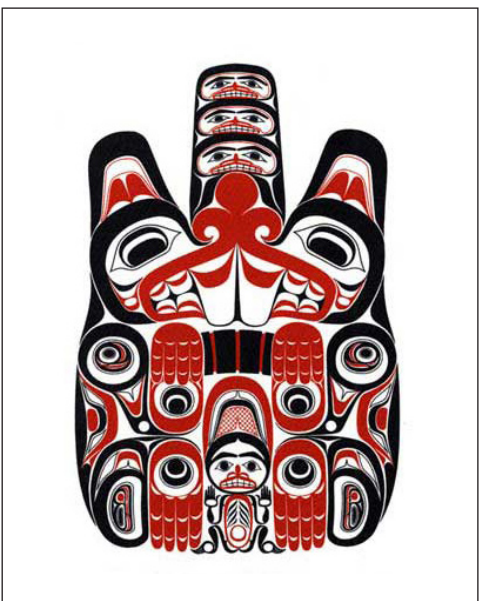

Bill Reid

Matted \$14

Framed \$32

Haida Dogfish Drum

Bill Reid

Matted \$14

Framed \$32

Haida Beaver